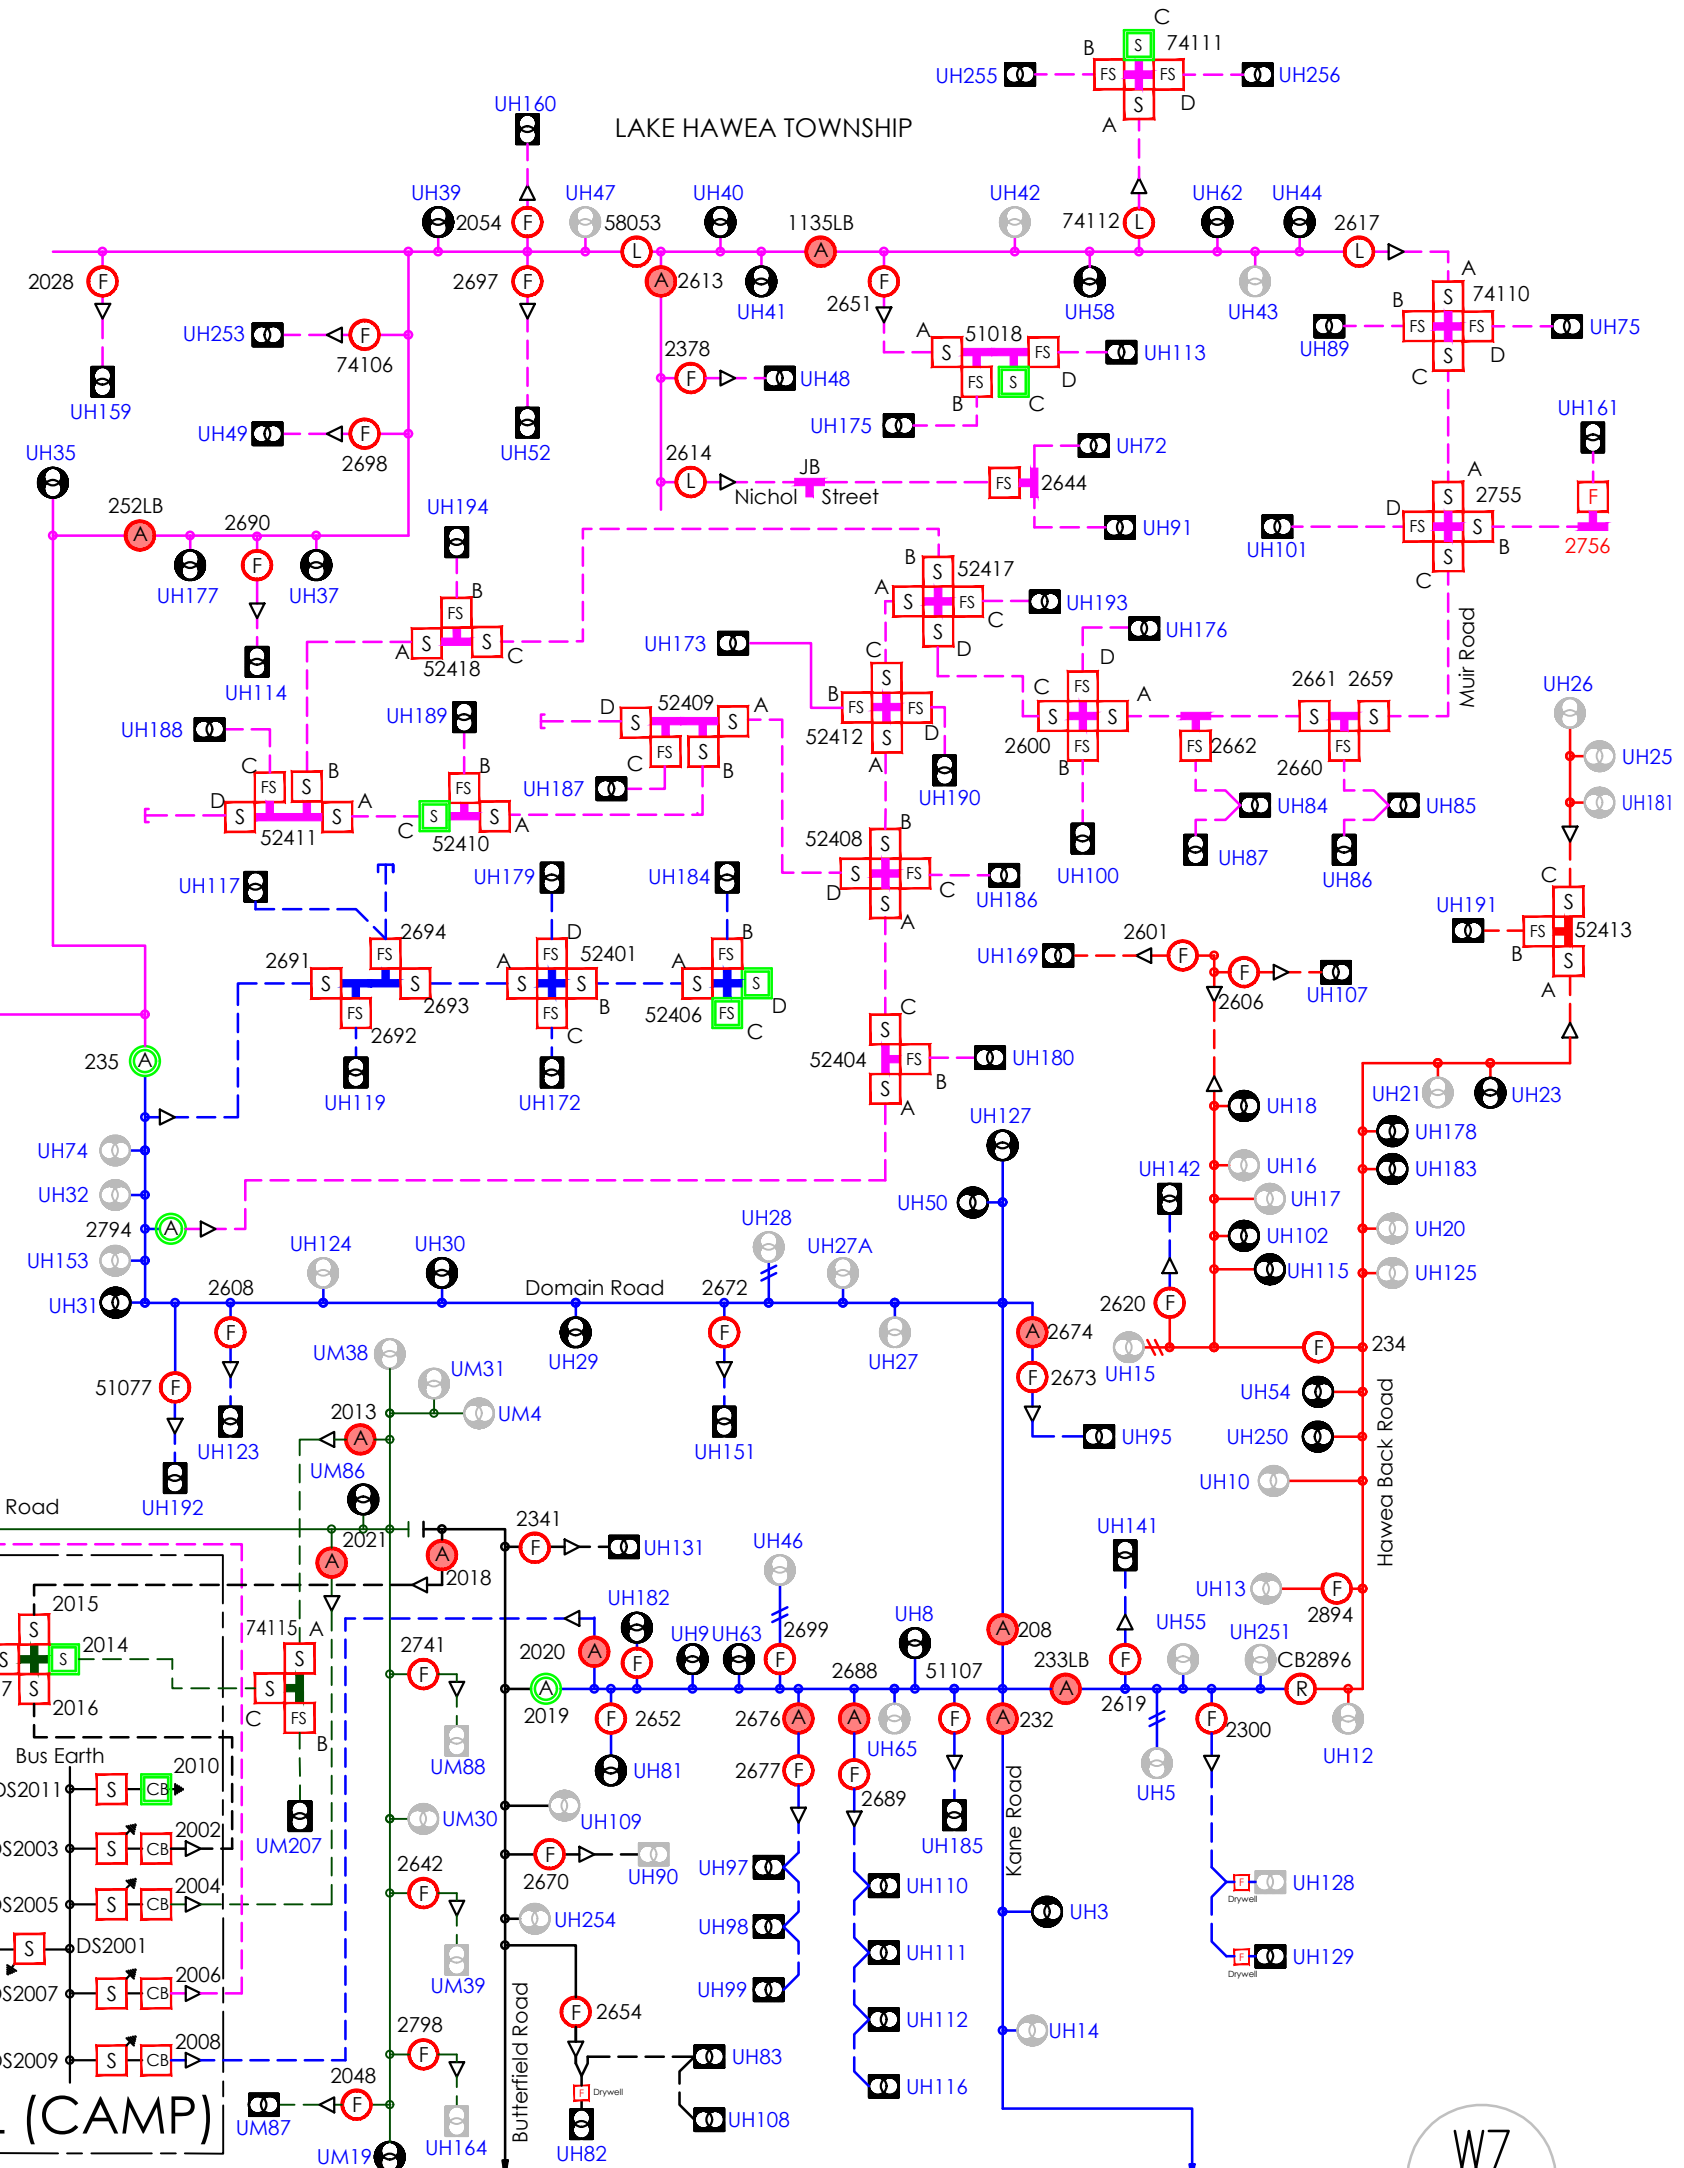

W5

Issue ACJ  
27/05/26  
BY CKD APPD  
DCH LMWDAT

**HAWEA -  
CAMP HILL**

The Neck Regulators  
Set regulators to neutral (zero tap)  
before closing bypass switch

**PRIVATE NETWORK**  
UM75

Dublin Bay Regulators  
Set regulators to neutral (zero tap)  
before closing switch 2752

W5

W7