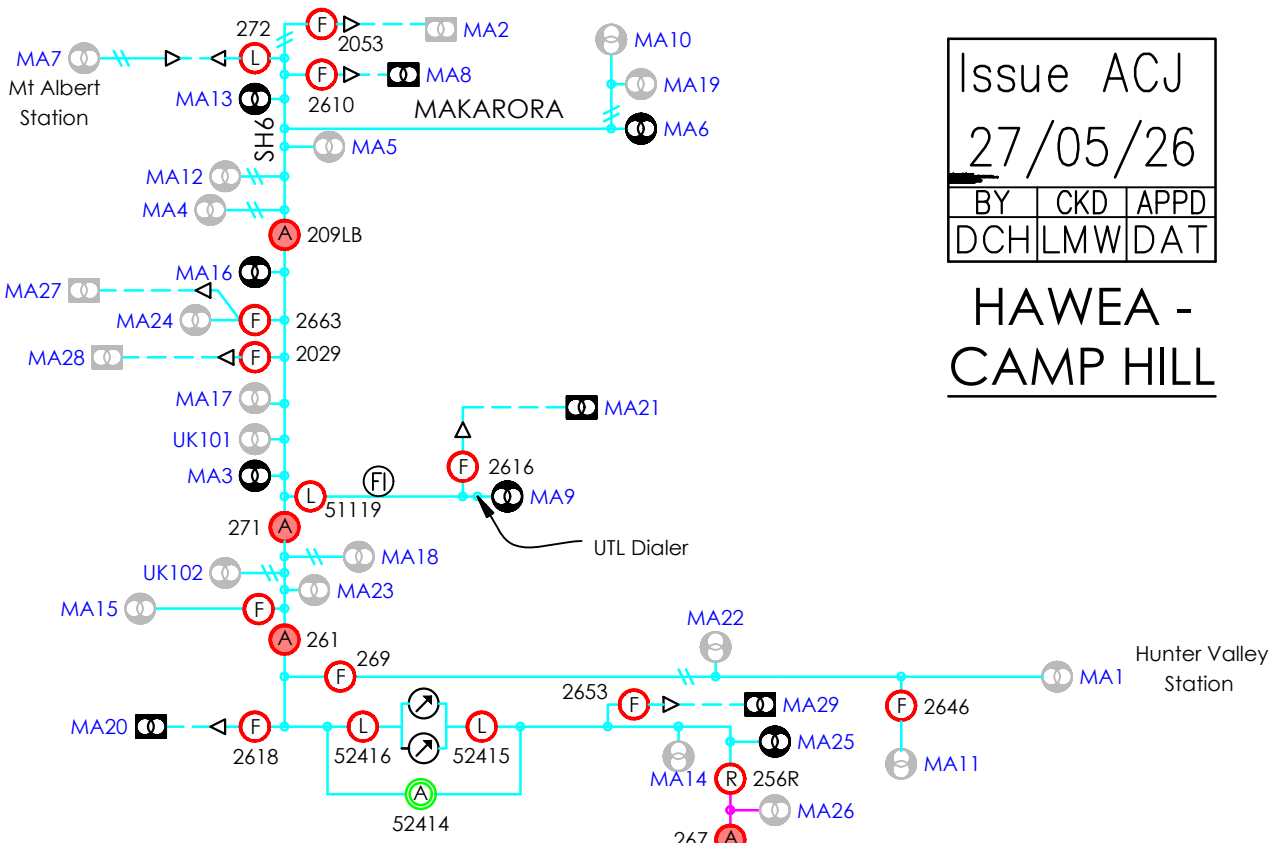

W5

Issue ACJ  
27/05/26  
BY CKD APPD  
DCH LMWDAT

**HAWEA -  
CAMP HILL**

The Neck Regulators  
Set regulators to neutral (zero tap)  
before closing bypass switch

**PRIVATE NETWORK**  
UM75

Dublin Bay Regulators  
Set regulators to neutral (zero tap)  
before closing switch 2752

W5

W7