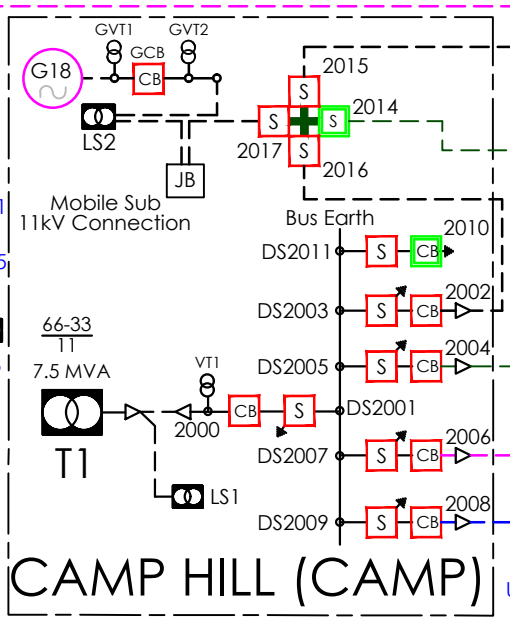

W5

Issue ACJ  
27/05/26  
BY CKD APPD  
DCH LMWDAT

**HAWEA -  
CAMP HILL**

The Neck Regulators  
Set regulators to neutral (zero tap)  
before closing bypass switch

**PRIVATE NETWORK**  
UM75

Dublin Bay Regulators  
Set regulators to neutral (zero tap)  
before closing switch 2752